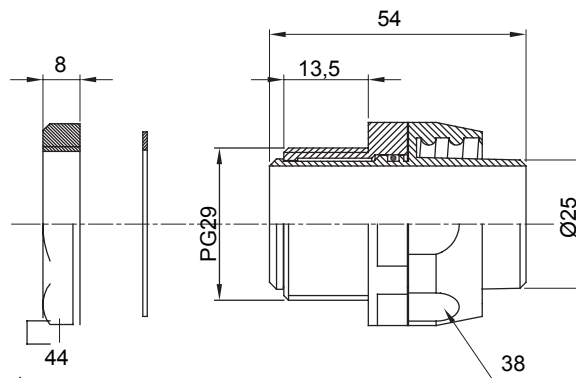

Straight and revolving coupling device for sheath with IP54 protection degree.

Colour	Grey RAL 7035	IP degree	IP54
PG pitch	29	Sheath Ø (mm)	25
Type of pitch	PG29	Type	Revolving
Electrocod	210		

### DIMENSIONAL