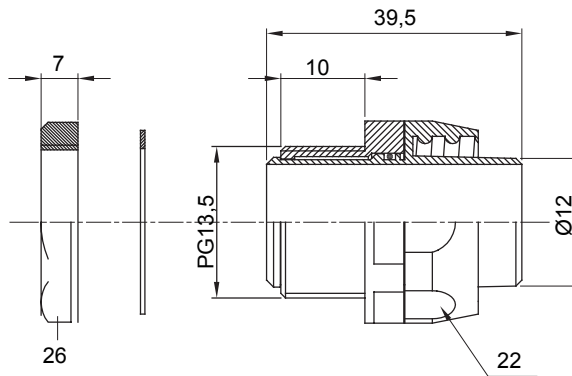

Straight and revolving coupling device for sheath with IP54 protection degree.

Colour	Grey RAL 7035	IP degree	IP54
PG pitch	13.5	Sheath Ø (mm)	12
Type	Revolving	Electrocod	210

### DIMENSIONAL