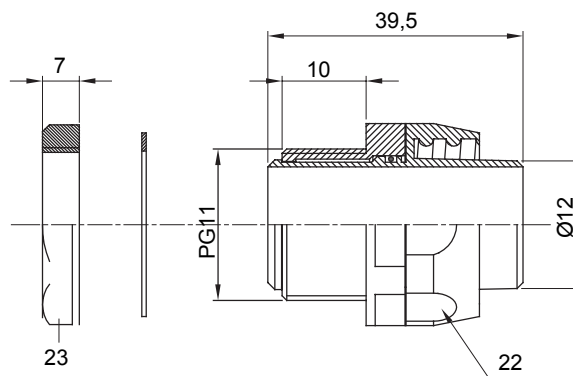

Straight and revolving coupling device for sheath with IP54 protection degree.

Colour	Grey RAL 7035	IP degree	IP54
PG pitch	11	Sheath Ø (mm)	12
Type of pitch	PG11	Type	Revolving
Electrocod	210		

DIMENSIONAL