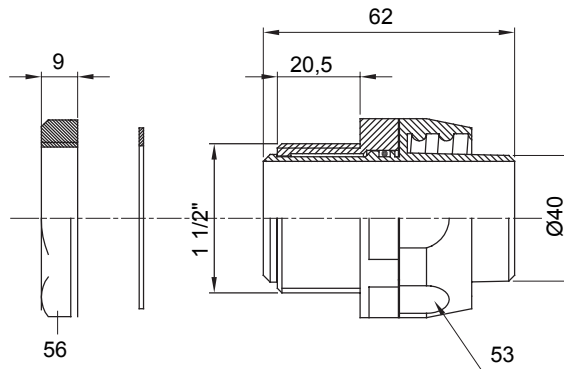

Straight and revolving coupling device for sheath with IP54 protection degree.

Colour	Black RAL 9005	IP degree	IP54
GAS pitch	1 1/2"	Sheath Ø (mm)	40
Type	Revolving	Electrocod	210

DIMENSIONAL

TECHNICAL SYMBOLOGY