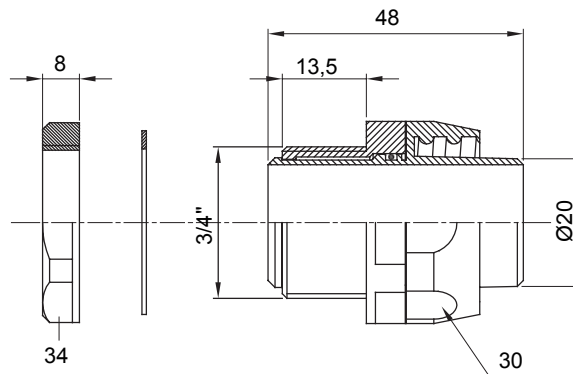

Straight and revolving coupling device for sheath with IP54 protection degree.

Colour	Black RAL 9005	IP degree	IP54
GAS pitch	3/4"	Sheath Ø (mm)	20
Type	Revolving	Electrocod	210

### DIMENSIONAL