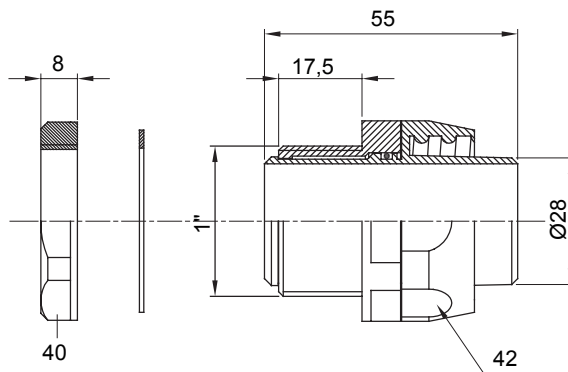

Straight and revolving coupling device for sheath with IP54 protection degree.

Colour	Grey RAL 7035	IP degree	IP54
GAS pitch	1"	Sheath Ø (mm)	28
Type	Revolving	Electrocod	210

DIMENSIONAL

TECHNICAL SYMBOLOGY