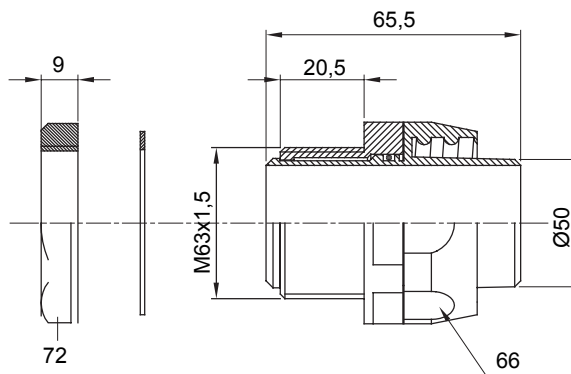

Straight and revolving coupling device for sheath with IP54 protection degree.

Colour	Grey RAL 7035	IP degree	IP54
ISO pitch	M 63x1.5	Sheath Ø (mm)	50
Type	Revolving	Electrocod	210

DIMENSIONAL

TECHNICAL SYMBOLOGY