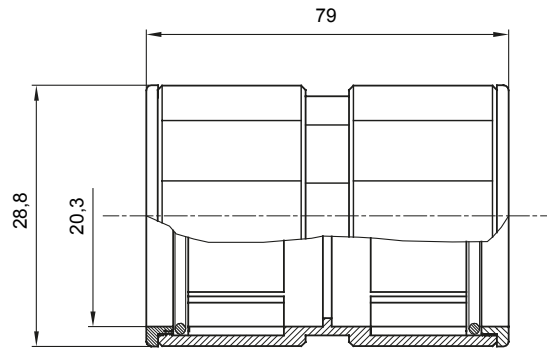

Routing components for rigid protective conduits with IP40 and IP67 protection degree.

Colour	Grey RAL 7035	IP degree	IP67
Conduits Ø (mm)	20	Type of material	Halogen-free in compliance with EN 60754-2
Electrocod	21221		

DIMENSIONAL

TECHNICAL SYMBOLOGY

IP

HF
HALOGEN FREE

IP67

STANDARDS/APPROVALS