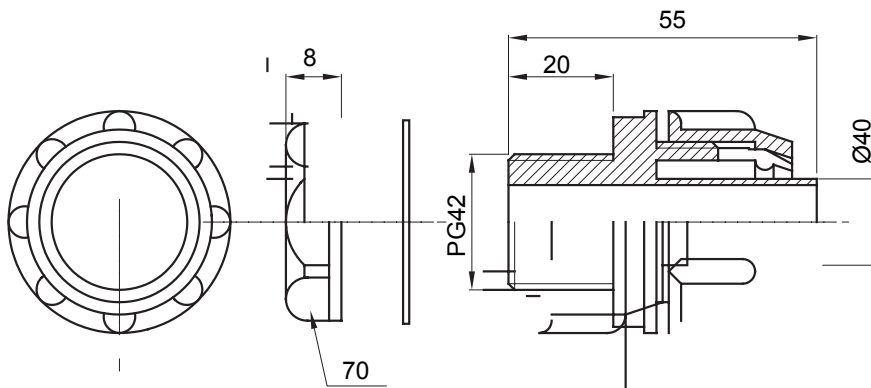

Straight and revolving coupling device for sheath with IP54 protection degree.

Colour	Grey RAL 7035	IP degree	IP54
PG pitch	42	Sheath Ø (mm)	40
Type	Fixed	Electrocod	210

DIMENSIONAL

TECHNICAL SYMBOLOGY

IP