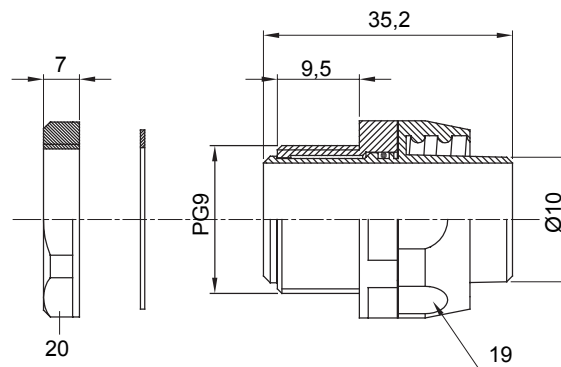

Straight and revolving coupling device for sheath with IP54 protection degree.

Colour	Black RAL 9005	IP degree	IP54
PG pitch	9	Sheath Ø (mm)	10
Type	Revolving	Electrocod	210

DIMENSIONAL

TECHNICAL SYMBOLOGY