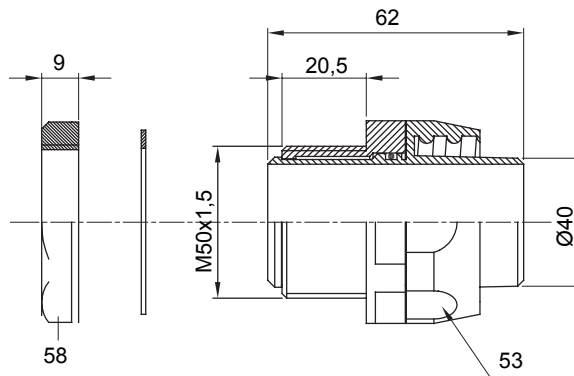

Straight and revolving coupling device for sheath with IP54 protection degree.

Colour	Grey RAL 7035	IP degree	IP54
ISO pitch	M 50x1.5	Sheath Ø (mm)	40
Type of pitch	M50	Type	Revolving
Electrocod	210		

DIMENSIONAL