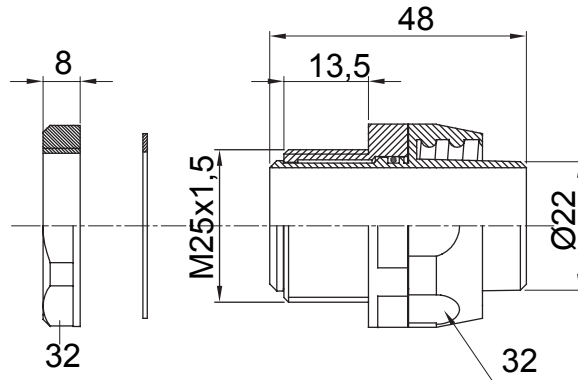

Straight and revolving coupling device for sheath with IP54 protection degree.

Colour	Grey RAL 7035	IP degree	IP54
ISO pitch	M 25x1.5	Sheath Ø (mm)	22
Type	Revolving	Electrocod	210

### DIMENSIONAL