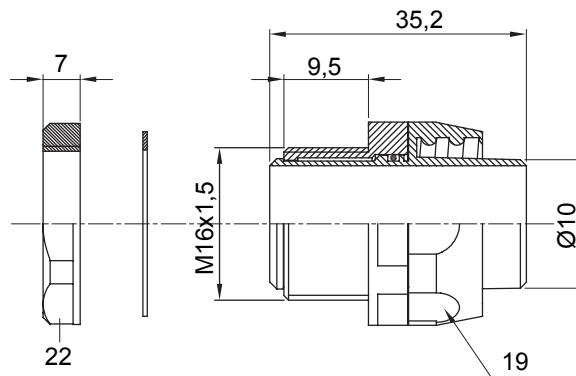

Straight and revolving coupling device for sheath with IP54 protection degree.

Colour	Grey RAL 7035	IP degree	IP54
ISO pitch	M 16x1.5	Sheath Ø (mm)	10
Type	Revolving	Electrocod	210

DIMENSIONAL

TECHNICAL SYMBOLOGY