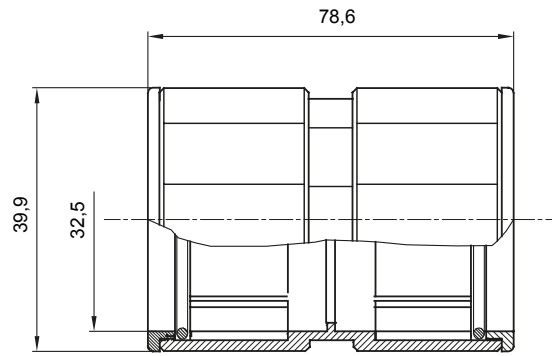

Routing components for rigid protective conduits with IP40 and IP67 protection degree.

Colour	Grey RAL 7035	IP degree	IP67
Conduits Ø (mm)	32	Type of material	Halogen-free in compliance with EN 60754-2
Electrocod	21221		

DIMENSIONAL

TECHNICAL SYMBOLOGY

IP

HF
HALOGEN FREE

IP67

STANDARDS/APPROVALS