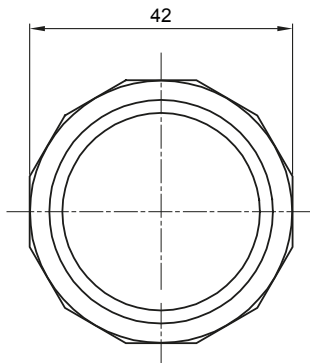

DIMENSIONAL

TECHNICAL SYMBOLOGY

IP

HF
HALOGEN FREE

IP67

STANDARDS/APPROVALS