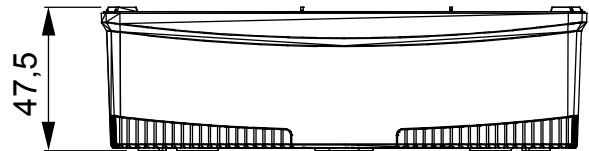

A range of tabletop panels, wall boxes and self-supporting wall enclosures suitable for housing ChorusSmart modular devices. Wall boxes and panels, available in black and white, must be completed with ChorusSmart support and One plates. The self-supporting enclosures, available in grey RAL 7035, are characterised in IP40 and IP55 versions: both have pre-cut knockouts, and the watertight version is also provided with a door with a transparent UV membrane. Self-supporting boxes and enclosures are designed to be fitted with an earth terminal.

Description	2+2 modules	Type	Vertical
Colour	Satin black	Characteristics	Halogen free
Support	GW16822	Suitable for plates	ONE International
Torque screws tightening	0.8 Newton/meter	Outer dim. LxHxD (mm)	90x161x46
Glow wire test	650 °C	Thermo-pressure with ball	70 °C
Standard	EN 60670-1	Installation temperature	-5 +60 °C
Electrocod	0110		

### DIMENSIONAL