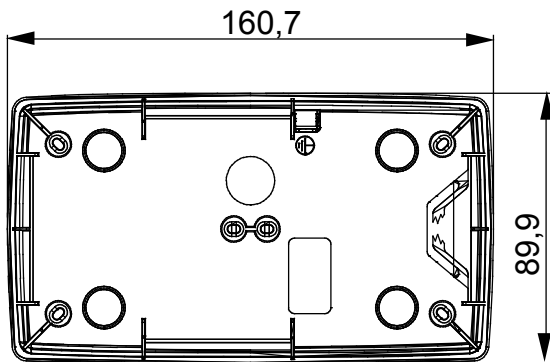

A range of tabletop panels, wall boxes and self-supporting wall enclosures suitable for housing ChorusSmart modular devices. Wall boxes and panels, available in black and white, must be completed with ChorusSmart support and One plates. The self-supporting enclosures, available in grey RAL 7035, are characterised in IP40 and IP55 versions: both have pre-cut knockouts, and the watertight version is also provided with a door with a transparent UV membrane. Self-supporting boxes and enclosures are designed to be fitted with an earth terminal.

Description	2+2 modules	Type	Vertical
Colour	Satin black	Characteristics	Halogen free
Support	GW16822	Suitable for plates	ONE International
Torque screws tightening	0.8 Newton/meter	Outer dim. LxHxD (mm)	90x161x46
Glow wire test	650 °C	Thermo-pressure with ball	70 °C
Standard	EN 60670-1	Installation temperature	-5 +60 °C
Electrocod	0110		

### DIMENSIONAL

### TECHNICAL SYMBOLOGY

**GWT**

650 °C

70 °C

INSTALLATION