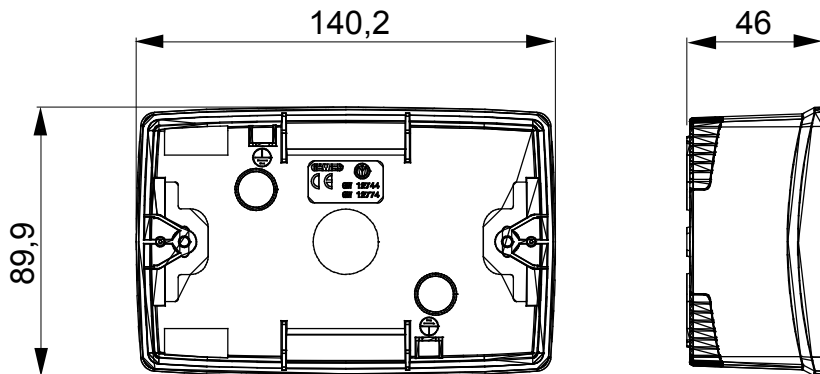

A range of tabletop panels, wall boxes and self-supporting wall enclosures suitable for housing ChorusSmart modular devices. Wall boxes and panels, available in black and white, must be completed with ChorusSmart support and One plates. The self-supporting enclosures, available in grey RAL 7035, are characterised in IP40 and IP55 versions: both have pre-cut knockouts, and the watertight version is also provided with a door with a transparent UV membrane. Self-supporting boxes and enclosures are designed to be fitted with an earth terminal.

Description	4 modules	Colour	Satin black
Characteristics	Halogen free	Support	GW16804
Suitable for plates	ONE	Torque screws tightening	0.8 Newton/meter
Outer dim. LxHxD (mm)	140x90x46	Glow wire test	650 °C
Thermo-pressure with ball	70 °C	Standard	EN 60670-1
Installation temperature	-5 +60 °C	Electrocod	0212

DIMENSIONAL

TECHNICAL SYMBOLOGY

GWT

650 °C

70 °C

INSTALLATION

STANDARDS/APPROVALS