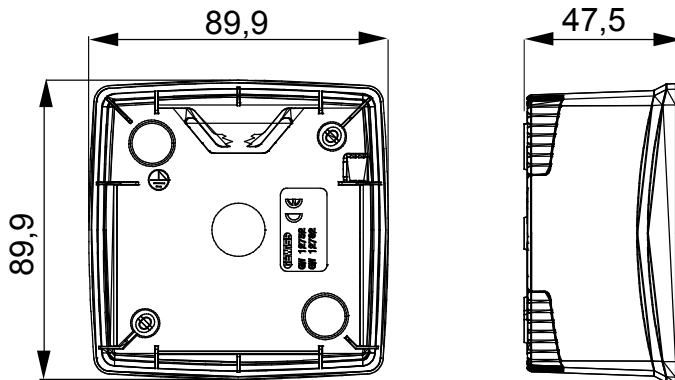

A range of tabletop panels, wall boxes and self-supporting wall enclosures suitable for housing ChorusSmart modular devices. Wall boxes and panels, available in black and white, must be completed with ChorusSmart support and One plates. The self-supporting enclosures, available in grey RAL 7035, are characterised in IP40 and IP55 versions: both have pre-cut knockouts, and the watertight version is also provided with a door with a transparent UV membrane. Self-supporting boxes and enclosures are designed to be fitted with an earth terminal.

Description	2 modules	Colour	Satin White
Characteristics	Halogen free	Support	GW16822
Suitable for plates	ONE International	Torque screws tightening	0.8 Newton/meter
Outer dim. LxHxD (mm)	90x90x46	Glow wire test	650 °C
Thermo-pressure with ball	70 °C	Standard	EN 60670-1
Installation temperature	-5 +60 °C	Electrocod	0110

### DIMENSIONAL

### TECHNICAL SYMBOLOGY

**GWT**

650 °C

70 °C

INSTALLATION