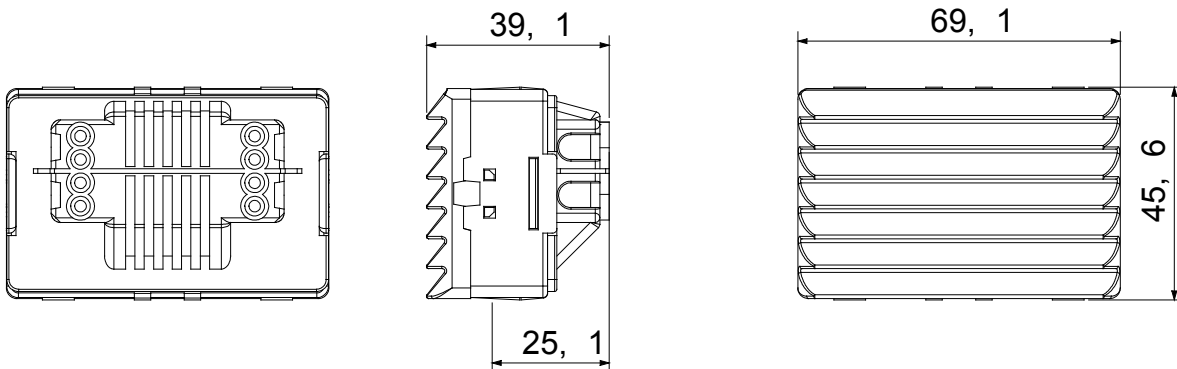

The System modular devices make it possible to create infinite combination between devices and plates, thanks to a complete range that is able to satisfy all design, functional and installation requirements. Colour and finiture: glossy white, bright and versatile  
 Ideal for flush-mounting solutions (for rectangular or square boxes), surface-mounting solutions, and for special applications. The range includes commands, socket- outlets, protection, indicators, connectors and devices for the control, safety and comfort of your home.

Diffuser colour	Red	Fixing for lamp	Cartridge lamp S6x36 mm
No. SYSTEM modules	3	Category	System series
Type	Indicator	Colour	White
Description	Stair riser lamp	Wiring terminals	With screw
Standard	EN 62094-1		

### DIMENSIONAL