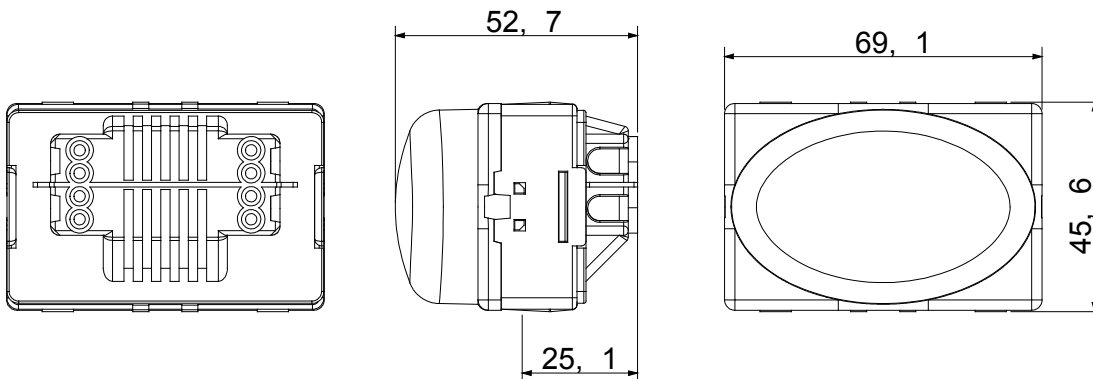

The System modular devices make it possible to create infinite combination between devices and plates, thanks to a complete range that is able to satisfy all design, functional and installation requirements. Colour and finiture: glossy white, bright and versatile
Ideal for flush-mounting solutions (for rectangular or square boxes), surface-mounting solutions, and for special applications. The range includes commands, socket- outlets, protection, indicators, connectors and devices for the control, safety and comfort of your home.

Diffuser colour	Opal diffuser	Fixing for lamp	Cartridge lamp S6x36 mm
No. SYSTEM modules	3	Category	System series
Type	Indicator	Colour	White
Description	Protruding stair riser lamp	Wiring terminals	With screw
Standard	EN 62094-1		

DIMENSIONAL

STANDARDS/APPROVALS