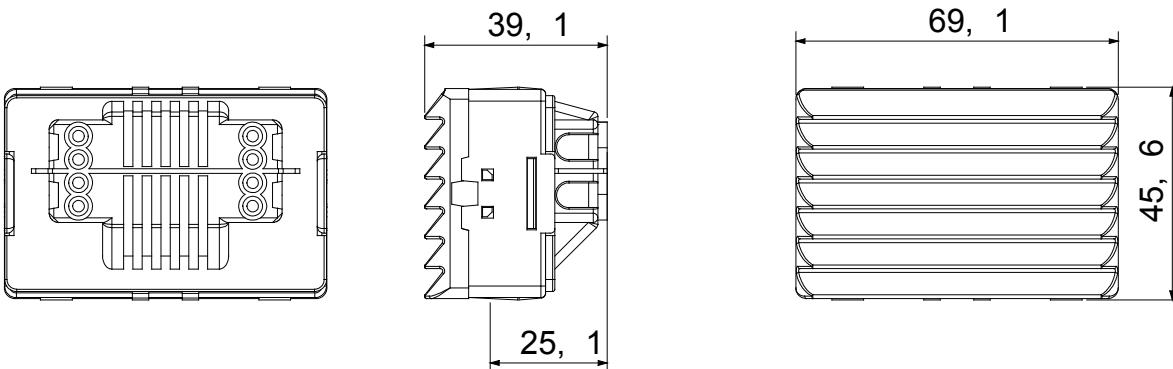

The System modular devices make it possible to create infinite combination between devices and plates, thanks to a complete range that is able to satisfy all design, functional and installation requirements. Colour and finiture: glossy white, bright and versatile  
Ideal for flush-mounting solutions (for rectangular or square boxes), surface-mounting solutions, and for special applications. The range includes commands, socket- outlets, protection, indicators, connectors and devices for the control, safety and comfort of your home.

Diffuser colour	Opal diffuser	Fixing for lamp	Cartridge lamp S6x36 mm
No. SYSTEM modules	3	Category	System series
Type	Indicator	Colour	White
Description	Stair riser lamp	Wiring terminals	With screw
Standard	EN 62094-1		

### DIMENSIONAL