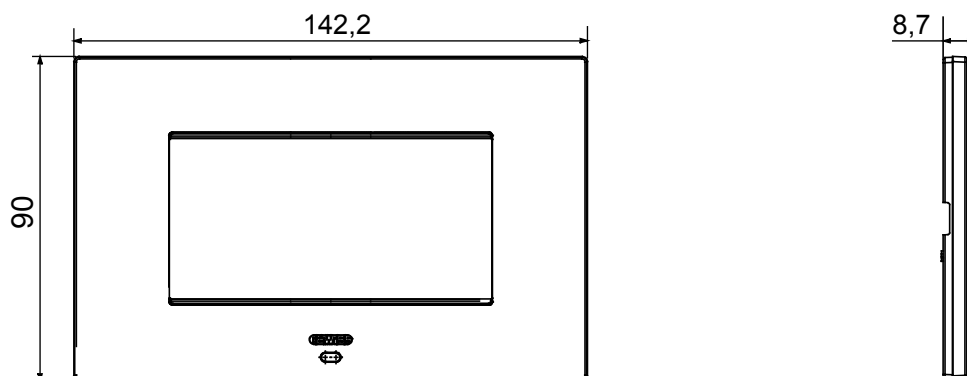

Smart plate can be used with Home Gateway for "CONNECTED SMART HOME" solutions. The EGO SMART plates integrate with the connected devices of the ChoruSmart system, they go beyond pure aesthetics and become an element of interaction with the user. The plates communicate with the other connected devices and, using RGB perimeter LED strips and a graphic display, can communicate operating statuses and any alarms detected by the smart functions that control the home to the user. The traditional EGO SMART and EGO plates can be used in the same system as they are designed to blend in perfectly.

Colour	Satin black	Description	4 modules
For support codes	GW16804N	Power supply	Via one of the suitable connected devices installed within it or via dedicated power supply unit GWA1700
Standard	2014/35/EU, 2014/30/EU, 2011/65/EU + 2015/863, EN 62368-1, EN 55032, EN 55035, EN IEC 63000	Working temperature	-5 ÷ +45 °C
Relative humidity (non-condensative)	Max 93%	IP degree	IP20
Functions	System information/status with messages on the display and notifications by RGB LED strips.	Material	Painted technopolymer
Finishing	Opaque finish	Glow wire test	650 °C
Thermo-pressure with ball	70 °C	Family	EGO SMART
User interface	The plate is equipped with a dot-matrix display and RGB LED strips		

DIMENSIONAL

TECHNICAL SYMBOLOGY

IP

IP20

GWT

650 °C

70 °C

STANDARDS/APPROVALS