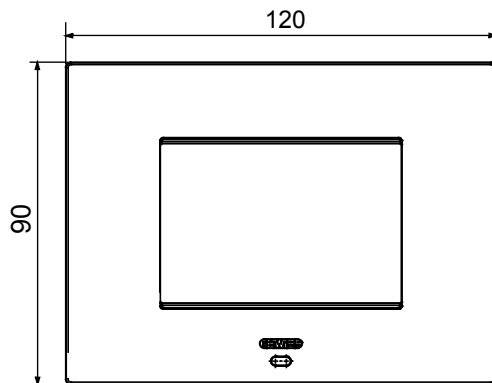

Smart plate can be used with Home Gateway for "CONNECTED SMART HOME" solutions. The EGO SMART plates integrate with the connected devices of the ChoruSmart system, they go beyond pure aesthetics and become an element of interaction with the user. The plates communicate with the other connected devices and, using RGB perimeter LED strips and a graphic display, can communicate operating statuses and any alarms detected by the smart functions that control the home to the user. The traditional EGO SMART and EGO plates can be used in the same system as they are designed to blend in perfectly.

Colour	Gold	Description	3 modules
For support codes	GW16803N	Power supply	Via one of the suitable connected devices installed within it or via dedicated power supply unit GWA1700
Standard	2014/35/EU, 2014/30/EU, 2011/65/EU + 2015/863, EN 62368-1, EN 55032, EN 55035, EN IEC 63000	Working temperature	-5 ÷ +45 °C
Relative humidity (non-condensative)	Max 93%	IP degree	IP20
Functions	System information/status with messages on the display and notifications by RGB LED strips.	Material	Painted technopolymer
Finishing	Opaque finish	Glow wire test	650 °C
Thermo-pressure with ball	70 °C	Family	EGO SMART
User interface	The plate is equipped with a dot-matrix display and RGB LED strips		

DIMENSIONAL

TECHNICAL SYMBOLOGY

IP

IP20

GWT

650 °C

70 °C

STANDARDS/APPROVALS