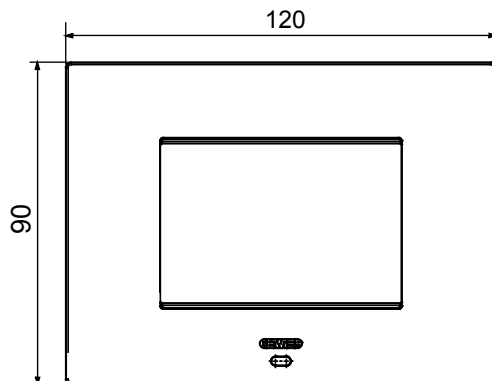

Smart plate can be used with Home Gateway for "CONNECTED SMART HOME" solutions. The EGO SMART plates integrate with the connected devices of the ChoruSmart system, they go beyond pure aesthetics and become an element of interaction with the user. The plates communicate with the other connected devices and, using RGB perimeter LED strips and a graphic display, can communicate operating statuses and any alarms detected by the smart functions that control the home to the user. The traditional EGO SMART and EGO plates can be used in the same system as they are designed to blend in perfectly.

Colour	Natural satin beige	Description	3 modules
For support codes	GW16803N	Power supply	Via one of the suitable connected devices installed within it or via dedicated power supply unit GWA1700
Standard	2014/35/EU, 2014/30/EU, 2011/65/EU + 2015/863, EN 62368-1, EN 55032, EN 55035, EN IEC 63000	Working temperature	-5 ÷ +45 °C
Relative humidity (non-condensative)	Max 93%	IP degree	IP20
Functions	System information/status with messages on the display and notifications by RGB LED strips.	Material	Painted technopolymer
Finishing	Opaque finish	Glow wire test	650 °C
Thermo-pressure with ball	70 °C	Family	EGO SMART
User interface	The plate is equipped with a dot-matrix display and RGB LED strips		

### DIMENSIONAL

### TECHNICAL SYMBOLOGY

**IP**

IP20

**GWT**

650 °C

70 °C