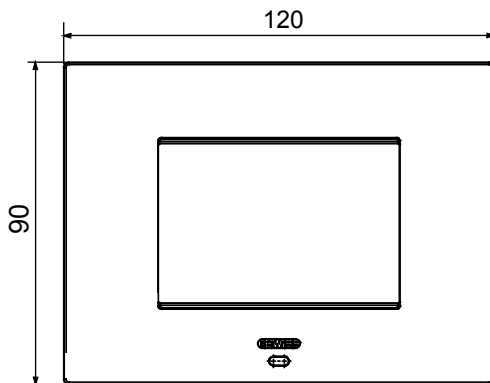

Smart plate can be used with Home Gateway for "CONNECTED SMART HOME" solutions. The EGO SMART plates integrate with the connected devices of the ChoruSmart system, they go beyond pure aesthetics and become an element of interaction with the user. The plates communicate with the other connected devices and, using RGB perimeter LED strips and a graphic display, can communicate operating statuses and any alarms detected by the smart functions that control the home to the user. The traditional EGO SMART and EGO plates can be used in the same system as they are designed to blend in perfectly.

Colour	Magnetic gray	Description	3 modules
For support codes	GW16803N	Power supply	Via one of the suitable connected devices installed within it or via dedicated power supply unit GWA1700
Standard	2014/35/EU, 2014/30/EU, 2011/65/EU + 2015/863, EN 62368-1, EN 55032, EN 55035, EN IEC 63000	Working temperature	-5 ÷ +45 °C
Relative humidity (non-condensative)	Max 93%	IP degree	IP20
Functions	System information/status with messages on the display and notifications by RGB LED strips.	Material	Painted technopolymer
Finishing	Opaque finish	Glow wire test	650 °C
Thermo-pressure with ball	70 °C	Family	EGO SMART
User interface	The plate is equipped with a dot-matrix display and RGB LED strips		

### DIMENSIONAL

### TECHNICAL SYMBOLOGY

**IP**

IP20

**GWT**

650 °C

70 °C