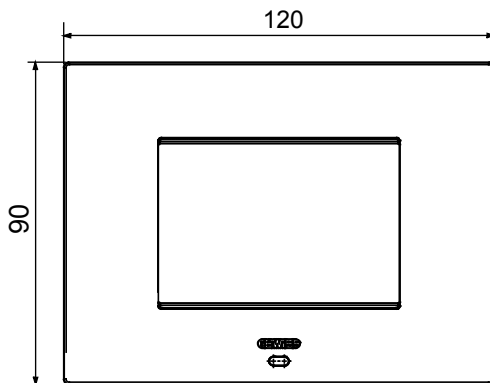

Smart plate can be used with Home Gateway for "CONNECTED SMART HOME" solutions. The EGO SMART plates integrate with the connected devices of the ChoruSmart system, they go beyond pure aesthetics and become an element of interaction with the user. The plates communicate with the other connected devices and, using RGB perimeter LED strips and a graphic display, can communicate operating statuses and any alarms detected by the smart functions that control the home to the user. The traditional EGO SMART and EGO plates can be used in the same system as they are designed to blend in perfectly.

Colour	Light bronze	Description	3 modules
For support codes	GW16803N	Power supply	Via one of the suitable connected devices installed within it or via dedicated power supply unit GWA1700
Standard	2014/35/EU, 2014/30/EU, 2011/65/EU + 2015/863, EN 62368-1, EN 55032, EN 55035, EN IEC 63000	Working temperature	-5 ÷ +45 °C
Relative humidity (non-condensative)	Max 93%	IP degree	IP20
Functions	System information/status with messages on the display and notifications by RGB LED strips.	Material	Painted technopolymer
Finishing	Opaque finish	Glow wire test	650 °C
Thermo-pressure with ball	70 °C	Family	EGO SMART
User interface	The plate is equipped with a dot-matrix display and RGB LED strips		

DIMENSIONAL

TECHNICAL SYMBOLOGY

IP GWT

IP20

650 °C

70 °C

STANDARDS/APPROVALS