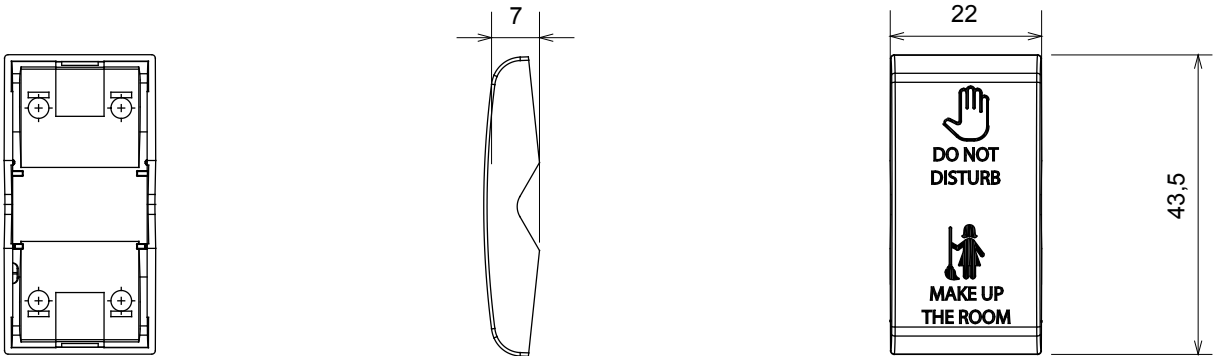

Wide range of control devices, sockets for power supply (conforming to national and international standards) signal pick-up, climate control, comfort management, technical alarm signalling and emergency lighting management. The ChoruSmart modular devices are available in five colours, glossy white, satin white, natural beige, satin black and lacquered titanium and in various sizes from 1/2, 1, 2 and 3 modules. Thanks to the mounting supports for rectangular, square and round boxes, endless combinations can be created with the ChoruSmart range of plates.

Category	Replaceable button key	Button key	Neutral
Symbol	DND+MUR	Colour	Natural satin beige
Standard	EN 60669-1	Thermo-pressure with ball	125 °C
Glow Wire Test	850 °C	No. modules	1
Electrocod	140		

### DIMENSIONAL