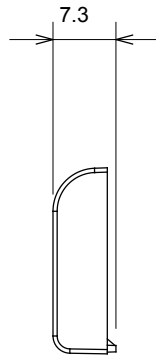

DIMENSIONAL