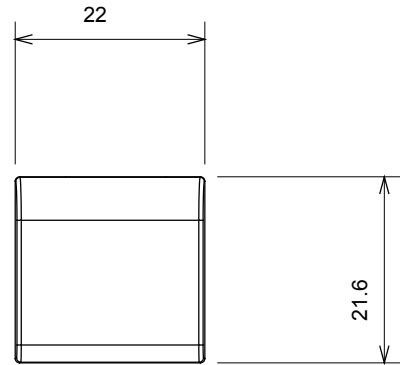

Wide range of control devices, sockets for power supply (conforming to national and international standards) signal pick-up, climate control, comfort management, technical alarm signalling and emergency lighting management. The ChoruSmart modular devices are available in five colours, glossy white, satin white, natural beige, satin black and lacquered titanium and in various sizes from 1/2, 1, 2 and 3 modules. Thanks to the mounting supports for rectangular, square and round boxes, endless combinations can be created with the ChoruSmart range of plates.

Category	Replaceable button key	Type	Interchangeable
Colour	Natural satin beige	Description	Keys 22x22 mm
Standard	EN 60669-1	Thermo-pressure with ball	125 °C
Glow Wire Test	850 °C	Symbol	Bell
Material	Technopolymer	Electrocod	0130

DIMENSIONAL

TECHNICAL SYMBOLOGY

STANDARDS/APPROVALS