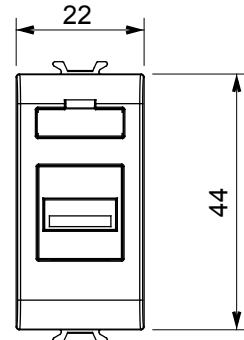

Wide range of control devices, sockets for power supply (conforming to national and international standards) signal pick-up, climate control, comfort management, technical alarm signalling and emergency lighting management. The ChoruSmart modular devices are available in five colours, glossy white, satin white, natural beige, satin black and lacquered titanium and in various sizes from 1/2, 1, 2 and 3 modules. Thanks to the mounting supports for rectangular, square and round boxes, endless combinations can be created with the ChoruSmart range of plates.

Category	Socket-outlet	Description	USB socket-outlet
Colour	Natural satin beige	No. modules	1
Electrocod	3720	Material	Technopolymer

DIMENSIONAL

STANDARDS/APPROVALS