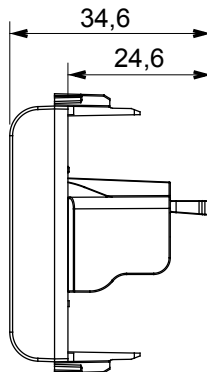

Wide range of control devices, sockets for power supply (conforming to national and international standards) signal pick-up, climate control, comfort management, technical alarm signalling and emergency lighting management. The ChoruSmart modular devices are available in five colours, glossy white, satin white, natural beige, satin black and lacquered titanium and in various sizes from 1/2, 1, 2 and 3 modules. Thanks to the mounting supports for rectangular, square and round boxes, endless combinations can be created with the ChoruSmart range of plates.

Category	Socket-outlet	Description	USB socket-outlet
Colour	Natural satin beige	No. modules	1
Electrocod	3720	Material	Technopolymer

DIMENSIONAL

STANDARDS/APPROVALS