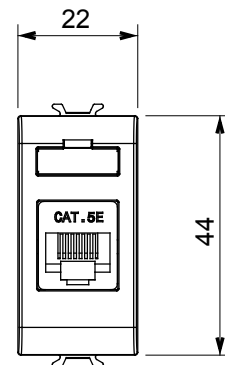

Wide range of control devices, sockets for power supply (conforming to national and international standards) signal pick-up, climate control, comfort management, technical alarm signalling and emergency lighting management. The ChoruSmart modular devices are available in five colours, glossy white, satin white, natural beige, satin black and lacquered titanium and in various sizes from 1/2, 1, 2 and 3 modules. Thanks to the mounting supports for rectangular, square and round boxes, endless combinations can be created with the ChoruSmart range of plates.

Category	Data socket	Description	RJ45
Colour	Natural satin beige	Use category	5e
Cables	UTP	Connection	Toolless
Number pairs	4	Standard	EN 60603-7-2
No. modules	1	Electrocod	3722
Material	Technopolymer		

### DIMENSIONAL