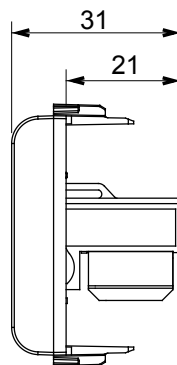

Wide range of control devices, sockets for power supply (conforming to national and international standards) signal pick-up, climate control, comfort management, technical alarm signalling and emergency lighting management. The ChoruSmart modular devices are available in five colours, glossy white, satin white, natural beige, satin black and lacquered titanium and in various sizes from 1/2, 1, 2 and 3 modules. Thanks to the mounting supports for rectangular, square and round boxes, endless combinations can be created with the ChoruSmart range of plates.

Category	Data socket	Description	RJ45
Colour	Natural satin beige	Use category	5e
Cables	UTP	Connection	Toolless
Number pairs	4	Standard	EN 60603-7-2
No. modules	1	Electrocod	3722
Material	Technopolymer		

### DIMENSIONAL