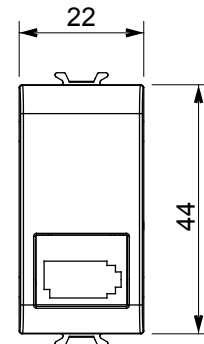

Wide range of control devices, sockets for power supply (conforming to national and international standards) signal pick-up, climate control, comfort management, technical alarm signalling and emergency lighting management. The ChoruSmart modular devices are available in five colours, glossy white, satin white, natural beige, satin black and lacquered titanium and in various sizes from 1/2, 1, 2 and 3 modules. Thanks to the mounting supports for rectangular, square and round boxes, endless combinations can be created with the ChoruSmart range of plates.

Category	Telephone socket-outlet	Description	6 contacts
Colour	Natural satin beige	Standard	British
Connection	Screw-on terminals	No. modules	1
Electrocod	3721	Material	Technopolymer

DIMENSIONAL

STANDARDS/APPROVALS