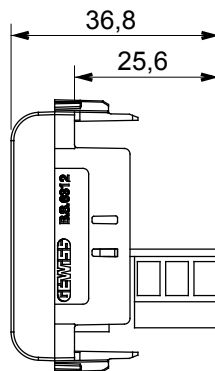

Wide range of control devices, sockets for power supply (conforming to national and international standards) signal pick-up, climate control, comfort management, technical alarm signalling and emergency lighting management. The ChoruSmart modular devices are available in five colours, glossy white, satin white, natural beige, satin black and lacquered titanium and in various sizes from 1/2, 1, 2 and 3 modules. Thanks to the mounting supports for rectangular, square and round boxes, endless combinations can be created with the ChoruSmart range of plates.

Category	Telephone socket-outlet	Description	6 contacts
Colour	Natural satin beige	Standard	British
Connection	Screw-on terminals	No. modules	1
Electrocod	3721	Material	Technopolymer

DIMENSIONAL

STANDARDS/APPROVALS