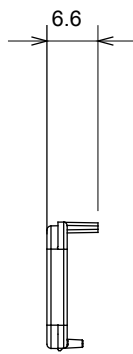

Wide range of control devices, sockets for power supply (conforming to national and international standards) signal pick-up, climate control, comfort management, technical alarm signalling and emergency lighting management. The ChoruSmart modular devices are available in five colours, glossy white, satin white, natural beige, satin black and lacquered titanium and in various sizes from 1/2, 1, 2 and 3 modules. Thanks to the mounting supports for rectangular, square and round boxes, endless combinations can be created with the ChoruSmart range of plates.

Category	Interchangeable diffuser	Type	Interchangeable
Colour	Opal diffuser	Description	Diffusers
Standard	EN 60669-1	Thermo-pressure with ball	125 °C
Glow Wire Test	850 °C	Symbol	Opal diffuser
Material	Technopolymer	Electrocod	0130

### DIMENSIONAL