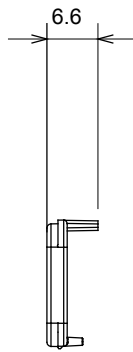

DIMENSIONAL