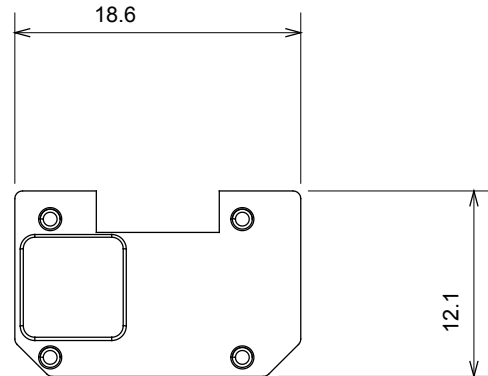

Wide range of control devices, sockets for power supply (conforming to national and international standards) signal pick-up, climate control, comfort management, technical alarm signalling and emergency lighting management. The ChoruSmart modular devices are available in five colours, glossy white, satin white, natural beige, satin black and lacquered titanium and in various sizes from 1/2, 1, 2 and 3 modules. Thanks to the mounting supports for rectangular, square and round boxes, endless combinations can be created with the ChoruSmart range of plates.

Category	Interchangeable symbol	Type	Illuminable
Colour	Transparent	Standard	EN 60669-1
Thermo-pressure with ball	125 °C	Glow Wire Test	850 °C
Suitable for	Numerical services	Symbol	Six
Material	Technopolymer	Electrocod	0130

DIMENSIONAL

TECHNICAL SYMBOLOGY

STANDARDS/APPROVALS