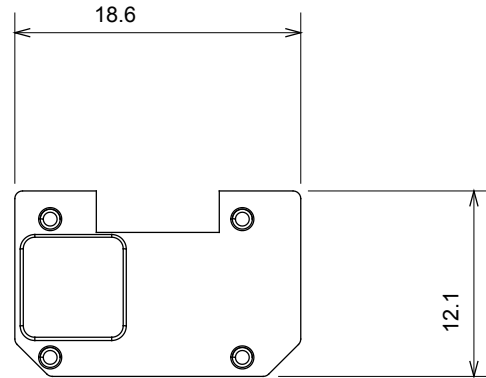

Wide range of control devices, sockets for power supply (conforming to national and international standards) signal pick-up, climate control, comfort management, technical alarm signalling and emergency lighting management. The ChoruSmart modular devices are available in five colours, glossy white, satin white, natural beige, satin black and lacquered titanium and in various sizes from 1/2, 1, 2 and 3 modules. Thanks to the mounting supports for rectangular, square and round boxes, endless combinations can be created with the ChoruSmart range of plates.

Category	Interchangeable symbol	Type	Illuminable
Colour	Transparent	Standard	EN 60669-1
Thermo-pressure with ball	125 °C	Glow Wire Test	850 °C
Suitable for	Numerical services	Symbol	Two
Material	Technopolymer	Electrocod	0130

DIMENSIONAL

TECHNICAL SYMBOLOGY

STANDARDS/APPROVALS