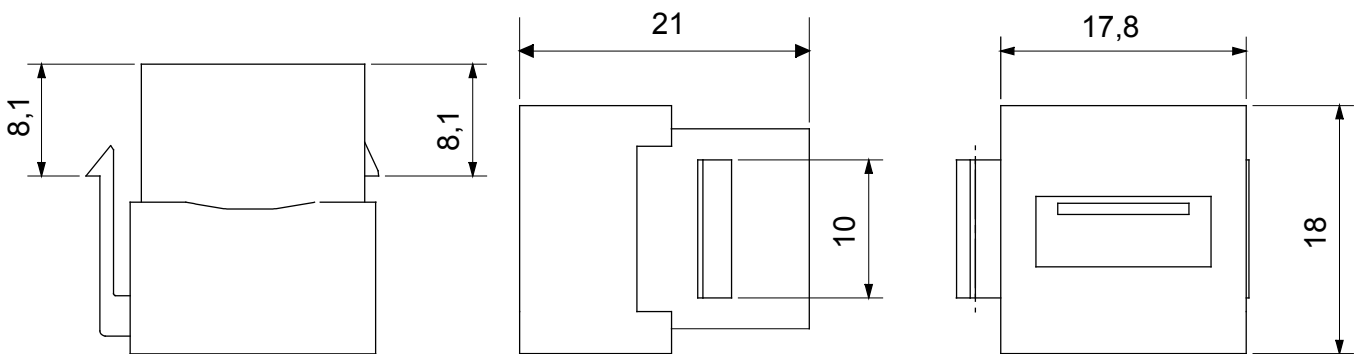

Category	Data socket	Description	USB coupler
Type	Female/Female - A type	Compatibility	Keystone Jack
Material	Technopolymer	Electrocod	3722

DIMENSIONAL

STANDARDS/APPROVALS