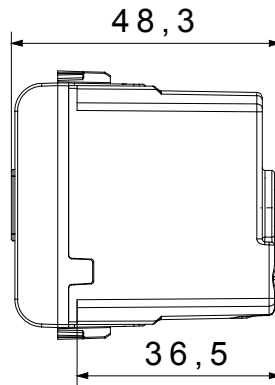

Wide range of control devices, sockets for power supply (conforming to national and international standards) signal pick-up, climate control, comfort management, technical alarm signalling and emergency lighting management. The ChoruSmart modular devices are available in five colours, glossy white, satin white, natural beige, satin black and lacquered titanium and in various sizes from 1/2, 1, 2 and 3 modules. Thanks to the mounting supports for rectangular, square and round boxes, endless combinations can be created with the ChoruSmart range of plates.

Category	Audible signalling	Description	Buzzer
Colour	Satin White	Supply voltage	230V ac - 50 Hz
Thermo-pressure with ball	125 °C	Sound intensity	70 dB (at 1 m)
Glow Wire Test	850 °C	Max power consumption	8 VA
No. modules	1	Wiring terminals	With screw
Material	Technopolymer		

#### DIMENSIONAL