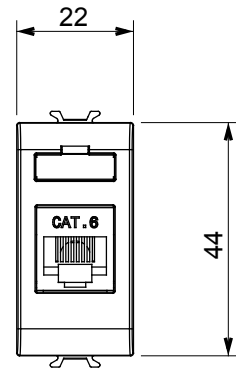

Category	Data socket	Description	RJ45
Colour	Satin White	Use category	6
Cables	FTP	Connection	Toolless
Number pairs	4	Standard	EN 60603-7-5
No. modules	1	Electrocod	3722
Material	Technopolymer		

### DIMENSIONAL