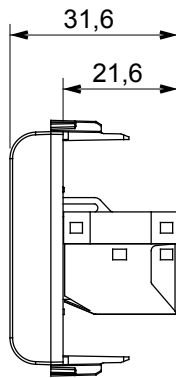

Wide range of control devices, sockets for power supply (conforming to national and international standards) signal pick-up, climate control, comfort management, technical alarm signalling and emergency lighting management. The ChoruSmart modular devices are available in five colours, glossy white, satin white, natural beige, satin black and lacquered titanium and in various sizes from 1/2, 1, 2 and 3 modules. Thanks to the mounting supports for rectangular, square and round boxes, endless combinations can be created with the ChoruSmart range of plates.

Category	Data socket	Description	RJ45
Colour	Satin White	Use category	6
Cables	FTP	Connection	Toolless
Number pairs	4	Standard	EN 60603-7-5
No. modules	1	Electrocod	3722
Material	Technopolymer		

### DIMENSIONAL