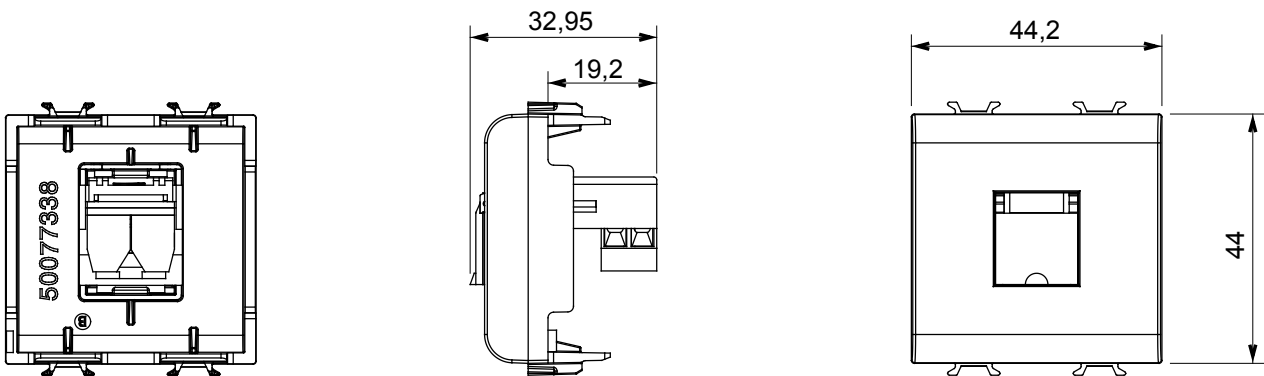

Wide range of control devices, sockets for power supply (conforming to national and international standards) signal pick-up, climate control, comfort management, technical alarm signalling and emergency lighting management. The ChoruSmart modular devices are available in five colours, glossy white, satin white, natural beige, satin black and lacquered titanium and in various sizes from 1/2, 1, 2 and 3 modules. Thanks to the mounting supports for rectangular, square and round boxes, endless combinations can be created with the ChoruSmart range of plates.

Category	Telephone socket-outlet	Description	RJ11
Colour	Satin White	Connection	Screw-on terminals
No. modules	2	Electrocod	3721
Material	Technopolymer		

### DIMENSIONAL