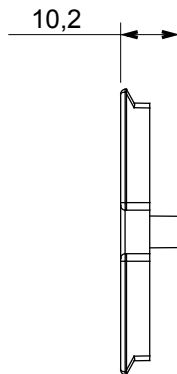

Wide range of control devices, sockets for power supply (conforming to national and international standards) signal pick-up, climate control, comfort management, technical alarm signalling and emergency lighting management. The ChoruSmart modular devices are available in five colours, glossy white, satin white, natural beige, satin black and lacquered titanium and in various sizes from 1/2, 1, 2 and 3 modules. Thanks to the mounting supports for rectangular, square and round boxes, endless combinations can be created with the ChoruSmart range of plates.

Description	For TV/R-SAT base	Colour	Satin White
Characteristics	Cover for antenna sockets	No. holes	2
Electrocod	0122	Material	Technopolymer

DIMENSIONAL

STANDARDS/APPROVALS