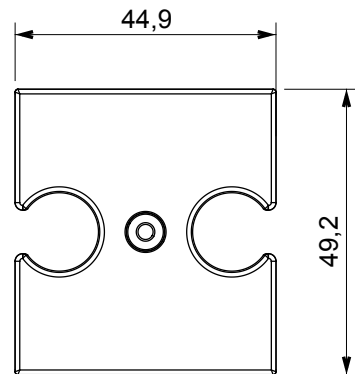

Wide range of control devices, sockets for power supply (conforming to national and international standards) signal pick-up, climate control, comfort management, technical alarm signalling and emergency lighting management. The ChoruSmart modular devices are available in five colours, glossy white, satin white, natural beige, satin black and lacquered titanium and in various sizes from 1/2, 1, 2 and 3 modules. Thanks to the mounting supports for rectangular, square and round boxes, endless combinations can be created with the ChoruSmart range of plates.

Description	For TV/R-SAT base	Colour	Satin White
Characteristics	Cover for antenna sockets	No. holes	2
Electrocod	0122	Material	Technopolymer

DIMENSIONAL

STANDARDS/APPROVALS