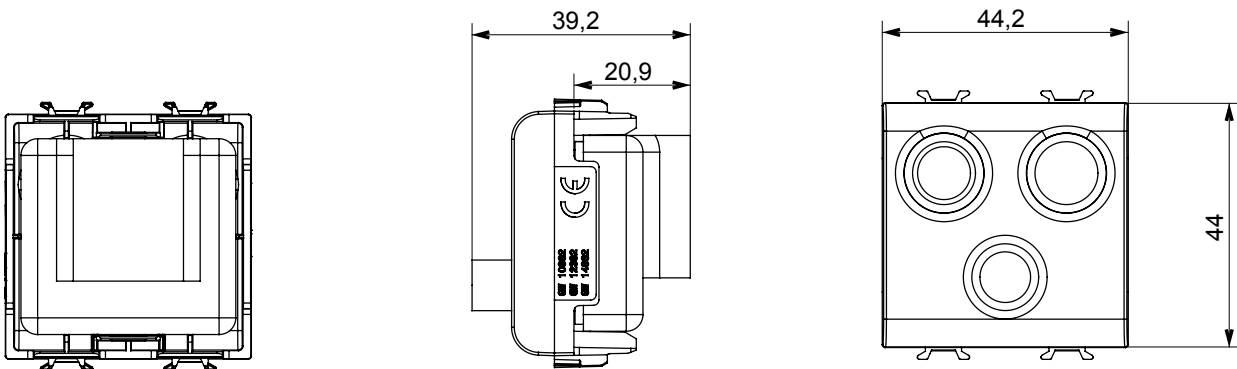

Wide range of control devices, sockets for power supply (conforming to national and international standards) signal pick-up, climate control, comfort management, technical alarm signalling and emergency lighting management. The ChoruSmart modular devices are available in five colours, glossy white, satin white, natural beige, satin black and lacquered titanium and in various sizes from 1/2, 1, 2 and 3 modules. Thanks to the mounting supports for rectangular, square and round boxes, endless combinations can be created with the ChoruSmart range of plates.

Category	TV/FM/SAT socket-outlet	Description	Direct
Colour	Satin White	Attenuation	0 dB
Connectors	TV-FM-SAT	Standard	EN 60728-4; IEC 61169-2; IEC 61169-24
No. modules	2	Cable fixing	With screw
Case	Pressure casting zamak metal body	Electrocod	0131
Material	Technopolymer		

### DIMENSIONAL