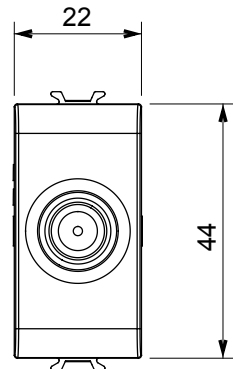

Wide range of control devices, sockets for power supply (conforming to national and international standards) signal pick-up, climate control, comfort management, technical alarm signalling and emergency lighting management. The ChoruSmart modular devices are available in five colours, glossy white, satin white, natural beige, satin black and lacquered titanium and in various sizes from 1/2, 1, 2 and 3 modules. Thanks to the mounting supports for rectangular, square and round boxes, endless combinations can be created with the ChoruSmart range of plates.

| Category           | TV/SAT socket-outlet              | Description  | Through wiring           |
|--------------------|-----------------------------------|--------------|--------------------------|
| Colour             | Satin White                       | Attenuation  | 10 dB                    |
| Frequency          | 5-2400 MHz                        | Shielding    | Class A                  |
| For connector type | F-Female                          | Standard     | EN 60728-4; IEC 61169-24 |
| No. modules        | 1                                 | Cable fixing | With screw               |
| Case               | Pressure casting zamak metal body | Electrocod   | 0131                     |
| Material           | Technopolymer                     |              |                          |

### DIMENSIONAL