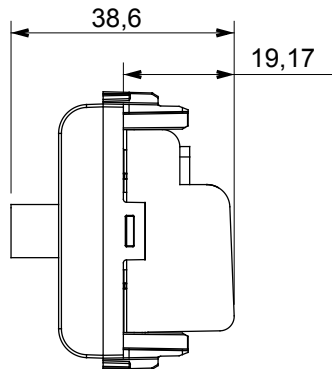

Wide range of control devices, sockets for power supply (conforming to national and international standards) signal pick-up, climate control, comfort management, technical alarm signalling and emergency lighting management. The ChoruSmart modular devices are available in five colours, glossy white, satin white, natural beige, satin black and lacquered titanium and in various sizes from 1/2, 1, 2 and 3 modules. Thanks to the mounting supports for rectangular, square and round boxes, endless combinations can be created with the ChoruSmart range of plates.

| Category           | TV/SAT socket-outlet              | Description  | Through wiring           |
|--------------------|-----------------------------------|--------------|--------------------------|
| Colour             | Satin White                       | Attenuation  | 10 dB                    |
| Frequency          | 5-2400 MHz                        | Shielding    | Class A                  |
| For connector type | F-Female                          | Standard     | EN 60728-4; IEC 61169-24 |
| No. modules        | 1                                 | Cable fixing | With screw               |
| Case               | Pressure casting zamak metal body | Electrocod   | 0131                     |
| Material           | Technopolymer                     |              |                          |

### DIMENSIONAL