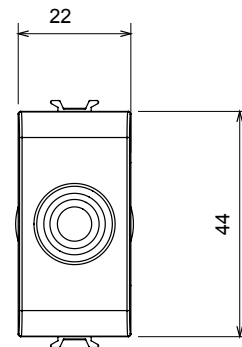

Wide range of control devices, sockets for power supply (conforming to national and international standards) signal pick-up, climate control, comfort management, technical alarm signalling and emergency lighting management. The ChoruSmart modular devices are available in five colours, glossy white, satin white, natural beige, satin black and lacquered titanium and in various sizes from 1/2, 1, 2 and 3 modules. Thanks to the mounting supports for rectangular, square and round boxes, endless combinations can be created with the ChoruSmart range of plates.

Category	Blanking module with cable output	Colour	Satin White
Description	1 module	Standard	EN 60669-1
Thermo-pressure with ball	125 °C	Glow Wire Test	850 °C
No. modules	1	Material	Technopolymer
Electrocod	0100		

### DIMENSIONAL