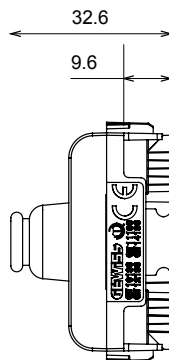

Wide range of control devices, sockets for power supply (conforming to national and international standards) signal pick-up, climate control, comfort management, technical alarm signalling and emergency lighting management. The ChoruSmart modular devices are available in five colours, glossy white, satin white, natural beige, satin black and lacquered titanium and in various sizes from 1/2, 1, 2 and 3 modules. Thanks to the mounting supports for rectangular, square and round boxes, endless combinations can be created with the ChoruSmart range of plates.

Category	Blanking module with cable output	Colour	Satin White
Description	1 module	Standard	EN 60669-1
Thermo-pressure with ball	125 °C	Glow Wire Test	850 °C
No. modules	1	Material	Technopolymer
Electrocod	0100		

### DIMENSIONAL