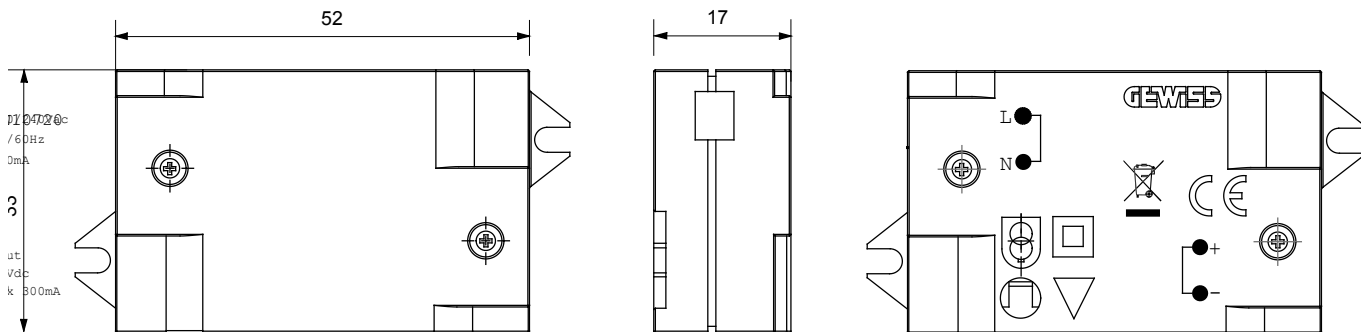

Wide range of control devices, sockets for power supply (conforming to national and international standards) signal pick-up, climate control, comfort management, technical alarm signalling and emergency lighting management. The ChoruSmart modular devices are available in five colours, glossy white, satin white, natural beige, satin black and lacquered titanium and in various sizes from 1/2, 1, 2 and 3 modules. Thanks to the mounting supports for rectangular, square and round boxes, endless combinations can be created with the ChoruSmart range of plates.

Description	Power supply	Colour	White
Output voltage	12V dc	Max current supplied	300 mA
IP degree	IP20	Standard	EN 55015 - EN 61547 - EN 61000-3-2 - EN 61000-3-3
Wiring terminals	With screw	Terminal tightening capacity stranded cables (mm ²)	min. 0,5 - max. 1,0
Terminal tightening capacity solid cables (mm ²)	min. 0,5 - max. 1,0	Dimensions LxHxD (mm)	52x33x17
Electrocod	0510		

DIMENSIONAL

TECHNICAL SYMBOLOGY

IP20

STANDARDS/APPROVALS