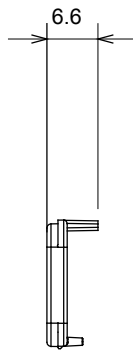

Wide range of control devices, sockets for power supply (conforming to national and international standards) signal pick-up, climate control, comfort management, technical alarm signalling and emergency lighting management. The ChoruSmart modular devices are available in five colours, glossy white, satin white, natural beige, satin black and lacquered titanium and in various sizes from 1/2, 1, 2 and 3 modules. Thanks to the mounting supports for rectangular, square and round boxes, endless combinations can be created with the ChoruSmart range of plates.

Category	Interchangeable diffuser	Type	Interchangeable
Colour	Opal diffuser	Description	Diffusers
Standard	EN 60669-1	Thermo-pressure with ball	125 °C
Glow Wire Test	850 °C	Symbol	Opal diffuser
Material	Technopolymer	Electrocod	0130

### DIMENSIONAL