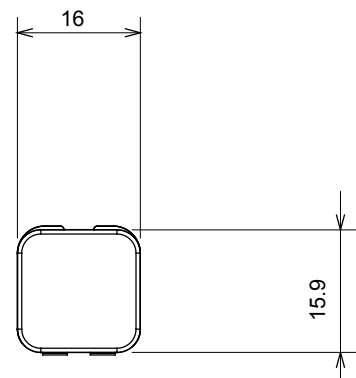

Wide range of control devices, sockets for power supply (conforming to national and international standards) signal pick-up, climate control, comfort management, technical alarm signalling and emergency lighting management. The ChoruSmart modular devices are available in five colours, glossy white, satin white, natural beige, satin black and lacquered titanium and in various sizes from 1/2, 1, 2 and 3 modules. Thanks to the mounting supports for rectangular, square and round boxes, endless combinations can be created with the ChoruSmart range of plates.

Category	Interchangeable diffuser	Type	Interchangeable
Colour	Opal diffuser	Description	Diffusers
Standard	EN 60669-1	Thermo-pressure with ball	125 °C
Glow Wire Test	850 °C	Symbol	Opal diffuser
Material	Technopolymer	Electrocod	0130

### DIMENSIONAL