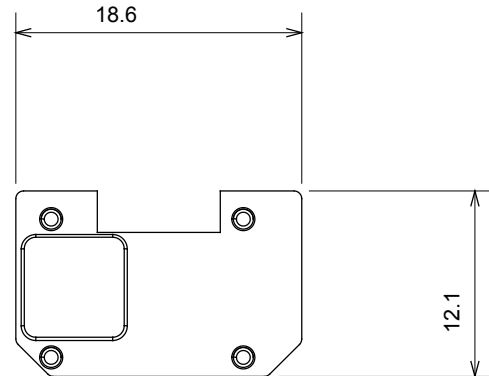

Wide range of control devices, sockets for power supply (conforming to national and international standards) signal pick-up, climate control, comfort management, technical alarm signalling and emergency lighting management. The ChoruSmart modular devices are available in five colours, glossy white, satin white, natural beige, satin black and lacquered titanium and in various sizes from 1/2, 1, 2 and 3 modules. Thanks to the mounting supports for rectangular, square and round boxes, endless combinations can be created with the ChoruSmart range of plates.

Category	Interchangeable symbol	Type	Illuminable
Colour	Transparent	Standard	EN 60669-1
Thermo-pressure with ball	125 °C	Glow Wire Test	850 °C
Suitable for	Numerical services	Symbol	Six
Material	Technopolymer	Electrocod	0130

DIMENSIONAL

TECHNICAL SYMBOLOGY

STANDARDS/APPROVALS