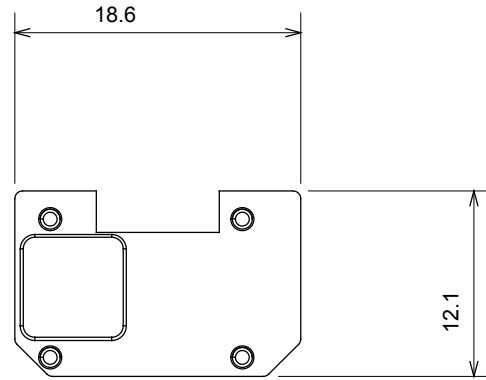

Wide range of control devices, sockets for power supply (conforming to national and international standards) signal pick-up, climate control, comfort management, technical alarm signalling and emergency lighting management. The ChoruSmart modular devices are available in five colours, glossy white, satin white, natural beige, satin black and lacquered titanium and in various sizes from 1/2, 1, 2 and 3 modules. Thanks to the mounting supports for rectangular, square and round boxes, endless combinations can be created with the ChoruSmart range of plates.

Category	Interchangeable symbol	Type	Illuminable
Colour	Transparent	Standard	EN 60669-1
Thermo-pressure with ball	125 °C	Glow Wire Test	850 °C
Suitable for	General services	Symbol	Table light
Material	Technopolymer	Electrocod	0130

### DIMENSIONAL