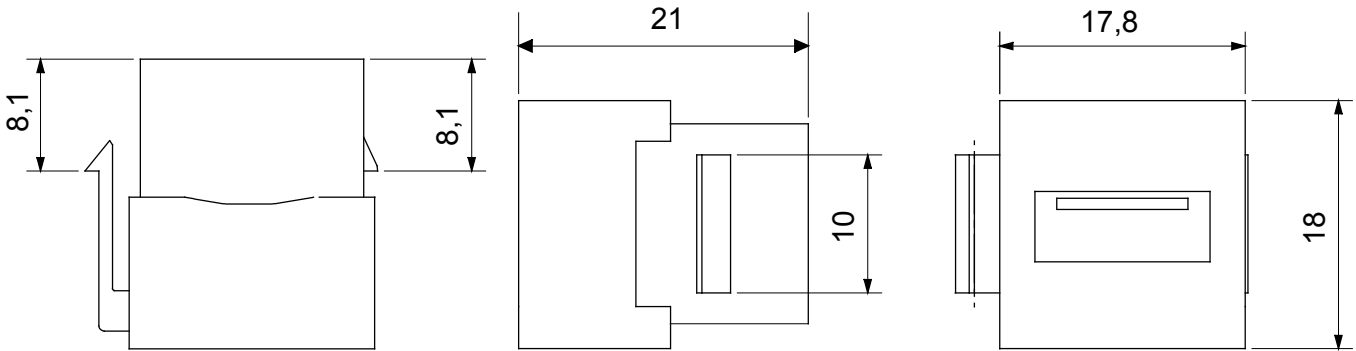

Category	Data socket	Description	USB coupler
Type	Female/Female - A type	Compatibility	Keystone Jack
Material	Technopolymer	Electrocod	3722

### DIMENSIONAL