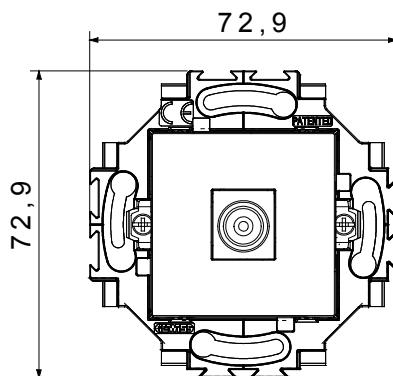

Residential series suitable for installations on round and square boxes, characterised by an elegant appearance and classic shapes. The plates, made of technopolymer in seven colours and with different modularities, from 1 to 5-gang, can be installed in both horizontal and vertical positions. The series, developed around a core of monobloc devices, is available in two colours: white and ivory, both with a glossy finish. Expandable with ChorusSmart modular devices.

Category	TV socket-outlet	Colour	Ivory
Material	Technopolymer	Finishing	Glossy
Description	Direct	Attenuation	0 dB
Fixing	With clutches/Screws	Glow wire test	850 °C
Thermo-pressure with ball	125 °C	Standard	IEC 60169

DIMENSIONAL

TECHNICAL SYMBOLOGY

GWT

850 °C

125 °C

STANDARDS/APPROVALS