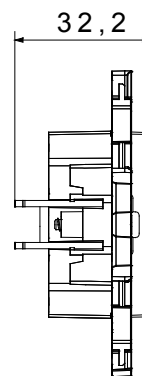

Residential series suitable for installations on round and square boxes, characterised by an elegant appearance and classic shapes. The plates, made of technopolymer in seven colours and with different modularities, from 1 to 5-gang, can be installed in both horizontal and vertical positions. The series, developed around a core of monobloc devices, is available in two colours: white and ivory, both with a glossy finish. Expandable with ChorusSmart modular devices.

Category	TV socket-outlet	Colour	Ivory
Material	Technopolymer	Finishing	Glossy
Description	Direct	Attenuation	0 dB
Fixing	With clutches/Screws	Glow wire test	850 °C
Thermo-pressure with ball	125 °C	Standard	IEC 60169

DIMENSIONAL

TECHNICAL SYMBOLOGY

GWT

850 °C

125 °C

STANDARDS/APPROVALS