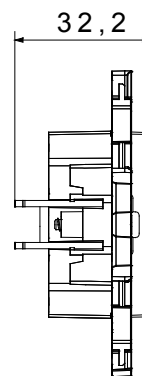

Residential series suitable for installations on round and square boxes, characterised by an elegant appearance and classic shapes. The plates, made of technopolymer in seven colours and with different modularities, from 1 to 5-gang, can be installed in both horizontal and vertical positions. The series, developed around a core of monobloc devices, is available in two colours: white and ivory, both with a glossy finish. Expandable with ChorusSmart modular devices.

Category	TV socket-outlet	Colour	White
Material	Technopolymer	Finishing	Glossy
Description	Direct	Attenuation	0 dB
Fixing	With clutches/Screws	Glow wire test	850 °C
Thermo-pressure with ball	125 °C	Standard	IEC 60169

DIMENSIONAL

TECHNICAL SYMBOLOGY

GWT

850 °C

125 °C

STANDARDS/APPROVALS