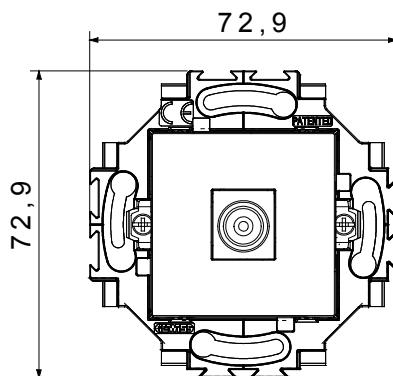

Residential series suitable for installations on round and square boxes, characterised by an elegant appearance and classic shapes. The plates, made of technopolymer in seven colours and with different modularities, from 1 to 5-gang, can be installed in both horizontal and vertical positions. The series, developed around a core of monobloc devices, is available in two colours: white and ivory, both with a glossy finish. Expandable with ChorusSmart modular devices.

Category	TV socket-outlet	Colour	White
Material	Technopolymer	Finishing	Glossy
Description	Direct	Attenuation	0 dB
Fixing	With clutches/Screws	Glow wire test	850 °C
Thermo-pressure with ball	125 °C	Standard	IEC 60169

DIMENSIONAL

TECHNICAL SYMBOLOGY

GWT

850 °C

125 °C

STANDARDS/APPROVALS