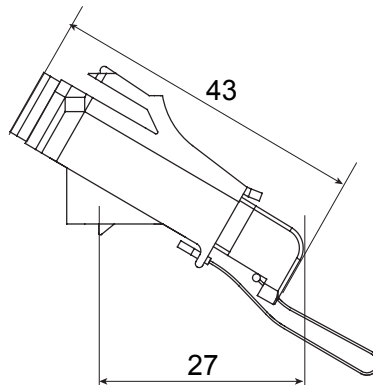

Category	Angled fiber optic adapter	Material	Plastic body with ceramic alignment sleeve
Colour	Green RAL 6018	Characteristics	Simplex, single-mode
For connectors	SC/APC	Type	Female/Female
Compatibility	Keystone Jack	Tilt	40°
Accessories supplied	With safety cap and unmissable cord		

#### DIMENSIONAL